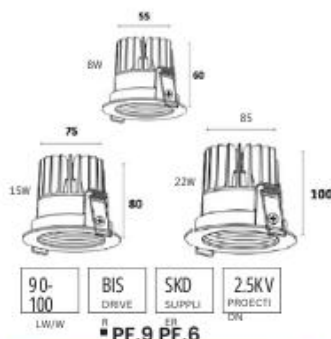

DELTA DEEP COB

- WARRANTY - 2 YEARS
- MATERIAL - Aluminium
- SHAPE - Round
- BEAMING ANGLE - 38°
- BODY COLOR - White/Black

SPECIFICATION

8W

WATT - 8W
DIMENSION CUTOUT (MM) - 55mm
LENGTH (MM) - 60mm
COLOR TEMPERATURE - 6500K, 5000K, 4000K, 3000K LUMENS - 360

15W

WATT - 15W
DIMENSION CUTOUT (MM) - 75mm
LENGTH (MM) - 80mm
COLOR TEMPERATURE - 6500K, 5000K, 4000K, 3000K LUMENS - 1080

22W

WATT - 22W
DIMENSION CUTOUT (MM) - 85mm
LENGTH (MM) - 100mm
COLOR TEMPERATURE - 6500K, 5000K, 4000K, 3000K LUMENS - 1620

☐ 3in1 6500k - 4000k - 3000k

☐ CCT Dimmable, Tuneable 6500k - 3000k AND 100% - 10%