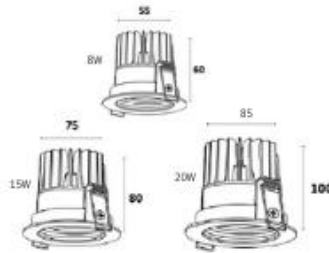

STELLA DEEP COB

- WARRANTY - 2 YEARS
- MATERIAL - Aluminium
- SHAPE - Round
- BEAMING ANGLE - 38°
- BODY COLOR - White/Black

SPECIFICATION

8W

WATT - 8W
DIMENSION CUTOUT (MM) - 55mm
LENGTH (MM) - 80mm
COLOR TEMPERATURE - 6500K, 5000K, 4000K, 3000K
LUMENS - 360

15W

WATT - 15W
DIMENSION CUTOUT (MM) - 75mm
LENGTH (MM) - 90mm
COLOR TEMPERATURE - 6500K, 5000K, 4000K, 3000K
LUMENS - 1080

20W

WATT - 22W
DIMENSION CUTOUT (MM) - 85mm
LENGTH (MM) - 100mm
COLOR TEMPERATURE - 6500K, 5000K, 4000K, 3000K
LUMENS - 1800

☐ 3in1 6500k - 4000k - 3000k

☐ CCT Dimmable, Tuneable 6500k - 3000k AND 100% - 10%