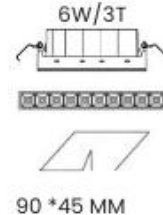

20W/10T

WATT - 20W
DIMENSION CUTOUT (MM) - 300 * 45
MMmm COLOR TEMPERATURE - 6500K,
4000K, 3000K LUMENS - 1800

☐ 3in1 6500k - 4000k - 3000k

☐ CCT Dimmable, Tuneable 6500k - 3000k to 100% - 10%