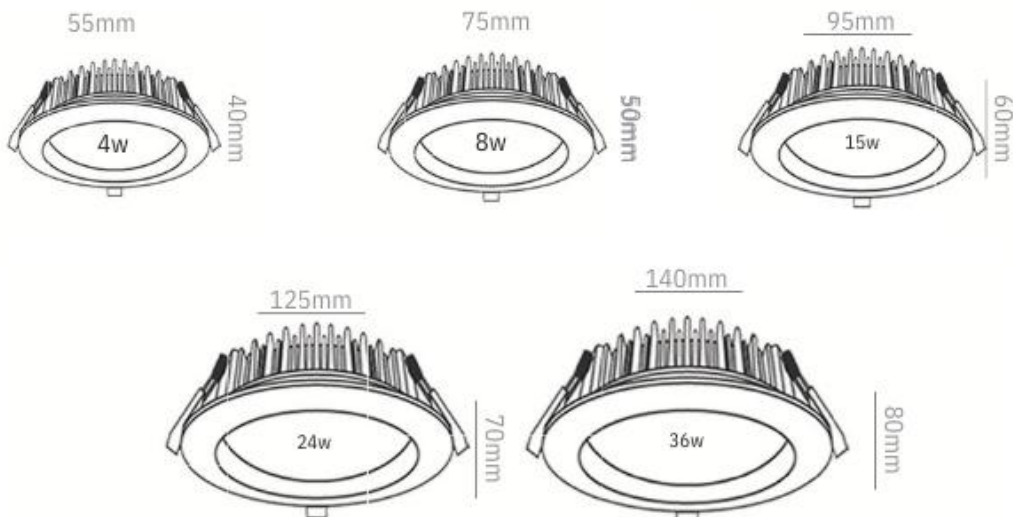

COB MOVABLE DOWNLIGHT

90-100 LWLW
BIS DRIVE
SKD SUPPLI
2.5KV PROJECTI ON
PF.9 PF.6

- WARRANTY - 2 YEARS
- MATERIAL - Aluminium
- SHAPE - Round
- REFLECTOR - Shinland
- BEAMING ANGLE - 38°
- BODY COLOR - White/Black

SPECIFICATION

4W

WATT - 4W
DIMENSION CUTOUT (MM) - 55mm
LENGTH (MM) - 40mm
COLOR TEMPERATURE - 6500K, 5000K, 4000K, 3000K
LUMENS - 360

8W

WATT - 8W
DIMENSION CUTOUT (MM) - 75mm
LENGTH (MM) - 50mm
COLOR TEMPERATURE - 6500K, 5000K, 4000K, 3000K
LUMENS - 810

15W

WATT - 15W
DIMENSION CUTOUT (MM) - 95mm
LENGTH (MM) - 60mm
COLOR TEMPERATURE - 6500K, 5000K, 4000K, 3000K
LUMENS - 1350

24W

WATT - 24W
DIMENSION CUTOUT (MM) - 125mm
LENGTH (MM) - 70mm
COLOR TEMPERATURE - 6500K, 5000K, 4000K, 3000K
LUMENS - 2160

36W

WATT - 36W
DIMENSION CUTOUT (MM) - 140mm
LENGTH (MM) - 80mm
COLOR TEMPERATURE - 6500K, 5000K, 4000K, 3000K
LUMENS - 3240

☐ 3in1 6500k - 4000k - 3000k

☐ CCT Dimmable, Tuneable 6500k - 3000k AND 100% - 10%