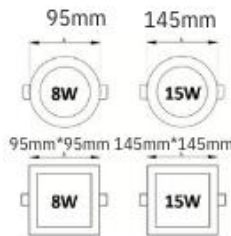

PC SURFACE

SPECIFICATION

8W

WATT - 8W
DIMENSION OUTER (MM) - 95mm
COLOR TEMPERATURE - 6500K, 4000K, 3000K
LUMENS - 720
LED QUANTITY - 50

15W

WATT - 15W
DIMENSION OUTER (MM) - 145mm
COLOR TEMPERATURE - 6500K, 4000K, 3000K
LUMENS - 1350
LED QUANTITY - 130

- WARRANTY - 2 YEARS
- MATERIAL - Polycarbonate
- SHAPE - Round/Square
- BEAMING ANGLE - 120°
- LED CHIP- BRIDGELUX SMD
- 0.2W BODY COLOR - White

3in1 6500k - 4000k - 3000k