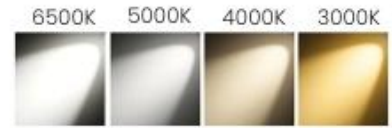

NEO COB

90-100 LW/W
BIS DRIVE
SKD SUPPLI
2.5KV PROECTI ON
PF.9 PF.6

SPECIFICATION

- WARRANTY - 2 YEARS
- MATERIAL - Aluminium
- SHAPE - Round
- BEAMING ANGLE - 38°
- BODY COLOR - Black
- REFLECTOR COLOR - Black, Rose Gold

8W

WATT - 8W
DIMENSION CUTOUT (MM) - 75mm
LENGTH (MM) - 50mm
COLOR TEMPERATURE - 6500K, 5000K, 4000K, 3000K
LUMENS - 720

15W

WATT - 15W
DIMENSION CUTOUT (MM) - 85mm
LENGTH (MM) - 60mm
COLOR TEMPERATURE - 6500K, 5000K, 4000K, 3000K
LUMENS - 1350

20W

WATT - 20W
DIMENSION CUTOUT (MM) - 105mm
LENGTH (MM) - 70mm
COLOR TEMPERATURE - 6500K, 5000K, 4000K, 3000K
LUMENS - 1080

☐ 3in1 6500k - 4000k - 3000k

☐ CCT Dimmable, Tuneable 6500k - 3000k AND 100% - 10%