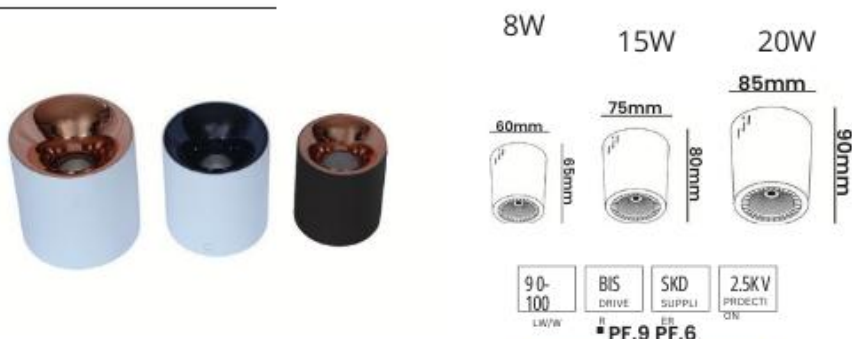

AMOR COB CYLINDER

- WARRANTY - 2 YEARS
- MATERIAL - Aluminium
- SHAPE - Round
- BEAMING ANGLE - 36°
- BODY COLOR - BLACK
- REFLECTOR COLOR - Black, Rose Gold

SPECIFICATION

8W	15W	20W
WATT - 8W	WATT - 15W	WATT - 20W
DIAMETER OUTER (MM) - 60mm	DIAMETER OUTER (MM) - 75mm	DIAMETER OUTER (MM) - 85mm
HEIGHT (MM) - 65mm	HEIGHT (MM) - 80mm	HEIGHT (MM) - 90mm
COLOR TEMPERATURE - 6500K, 5000K, 4000K, 3000K	COLOR TEMPERATURE - 6500K, 5000K, 4000K, 3000K	COLOR TEMPERATURE - 6500K, 5000K, 4000K, 3000K
LUMENS - 720	LUMENS - 1350	LUMENS - 1980

3in1 6500k - 4000k - 3000k