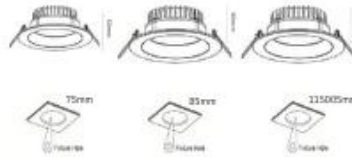

NEO COB

90-100 LW/W
BIS DRIVE
SKD SUPPLI
2.5KV PROECTI ON
PF.9 PF.6

SPECIFICATION

- WARRANTY - 2 YEARS
- MATERIAL - Aluminium
- SHAPE - Round
- BEAMING ANGLE - 38°
- BODY COLOR - Black
- REFLECTOR COLOR - Black, Rose Gold

8W

WATT - 8W
DIMENSION CUTOUT (MM) - 75mm
LENGTH (MM) - 50mm
COLOR TEMPERATURE - 6500K, 5000K, 4000K, 3000K
LUMENS - 720

15W

WATT - 15W
DIMENSION CUTOUT (MM) - 85mm
LENGTH (MM) - 60mm
COLOR TEMPERATURE - 6500K, 5000K, 4000K, 3000K
LUMENS - 1350

20W

WATT - 20W
DIMENSION CUTOUT (MM) - 105mm
LENGTH (MM) - 70mm
COLOR TEMPERATURE - 6500K, 5000K, 4000K, 3000K
LUMENS - 1080

☐ 3in1 6500k - 4000k - 3000k

☐ CCT Dimmable, Tuneable 6500k - 3000k AND 100% - 10%