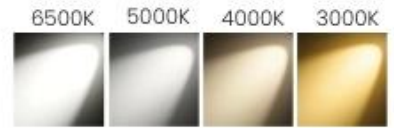

STELLA DEEP COB

- WARRANTY - 2 YEARS
- MATERIAL - Aluminium
- SHAPE - Round
- BEAMING ANGLE - 38°
- BODY COLOR - White/Black

SPECIFICATION

8W

WATT - 8W
DIMENSION CUTOUT (MM) - 55mm
LENGTH (MM) - 80mm
COLOR TEMPERATURE - 6500K, 5000K, 4000K, 3000K
LUMENS - 360

15W

WATT - 15W
DIMENSION CUTOUT (MM) - 75mm
LENGTH (MM) - 90mm
COLOR TEMPERATURE - 6500K, 5000K, 4000K, 3000K
LUMENS - 1080

20W

WATT - 22W
DIMENSION CUTOUT (MM) - 85mm
LENGTH (MM) - 100mm
COLOR TEMPERATURE - 6500K, 5000K, 4000K, 3000K
LUMENS - 1800

☐ 3in1 6500k - 4000k - 3000k

☐ CCT Dimmable, Tuneable 6500k - 3000k AND 100% - 10%