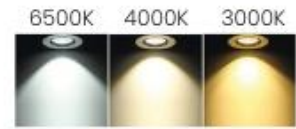

3in1 6500k - 4000k - 3000k

LED MOON PANEL LIGHT

- WARRANTY - 2 YEARS
- MATERIAL - Polycarbonate
- SHAPE - Round
- BEAMING ANGLE - 150°
- LED CHIP - BRIDGELUX SMD 0.2W
- BODY COLOR - White

SPECIFICATION

6W / 6+3

WATT - 6W
 DIMENSION OUTER (MM) - 65mm
 DIMENSION CUTOUT (MM) - 50mm
 COLOR TEMPERATURE - 6500K, 4000K, 3000K,
 6+3 LUMENS - 480
 LED QUANTITY - 190

12W / 12+4

WATT - 12W
 DIMENSION OUTER (MM) - 120mm
 DIMENSION CUTOUT (MM) - 50-100
 COLOR TEMPERATURE - 6500K, 4000K, 3000K,
 12+4 LUMENS - 1080
 LED QUANTITY - 140

18W

WATT - 18W
 DIMENSION OUTER (MM) - 150mm
 DIMENSION CUTOUT (MM) - 50-125
 COLOR TEMPERATURE - 6500K, 4000K,
 3000K
 LUMENS - 1680
 LED QUANTITY - 120

3in1 6500k - 4000k - 3000k

FRAMELESS SURFACE

225

- WARRANTY - 2 YEARS
- MATERIAL - Aluminium
- SHAPE - Round/Square
- BEAMING ANGLE - 120°
- LED CHIP- BRIDGELUX SMD
- 0.2W BODY COLOR - White