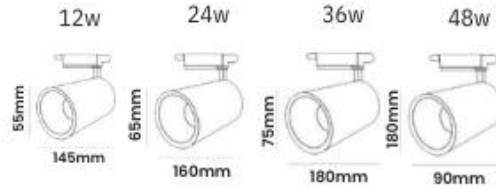

COB TRACK LIGHT

- WARRANTY - 2 YEARS
- MATERIAL - Aluminium
- SHAPE - Round
- BEAMING ANGLE - 38°
- BODY COLOR - Black / White

90-100 LWW	BIS DRIVE	SKD SUPPLI	2.5KV PROTECTI ON
PF.9 PF.6			

SPECIFICATION

12W

WATT - 12W
DIMENSION OUTER (MM) - 50mm
LENGTH (MM) - 100mm
LUMENS - 1080

24W

WATT - 24W
DIMENSION OUTER (MM) - 60mm
LENGTH (MM) - 135mm
LUMENS - 2160

36W

WATT - 36W
DIMENSION OUTER (MM) - 80mm
LENGTH (MM) - 150mm
LUMENS - 3240

48W

WATT - 45W
DIMENSION OUTER (MM) - 90mm
LENGTH (MM) - 180mm
LUMENS - 3240

3in1 6500k - 4000k - 3000k