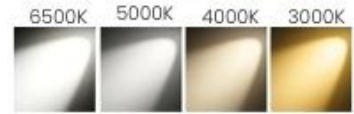

COB TRACK LIGHT

- WARRANTY - 2 YEARS
- MATERIAL - Aluminium
- SHAPE - Round
- BEAMING ANGLE - 38°
- BODY COLOR - Black / White

90-100 LWW	BIS DRIVE	SKD SUPPLI	2.5KV PROTECTI ON
PF.9 PF.6			

SPECIFICATION

12W

WATT - 12W
DIMENSION OUTER (MM) - 50mm
LENGTH (MM) - 100mm
LUMENS - 1080

24W

WATT - 24W
DIMENSION OUTER (MM) - 60mm
LENGTH (MM) - 135mm
LUMENS - 2160

36W

WATT - 36W
DIMENSION OUTER (MM) - 80mm
LENGTH (MM) - 150mm
LUMENS - 3240

48W

WATT - 45W
DIMENSION OUTER (MM) - 90mm
LENGTH (MM) - 180mm
LUMENS - 3240

3in1 6500k - 4000k - 3000k