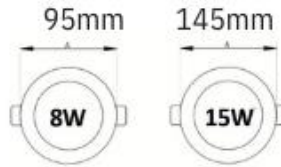

MOON SURFACE

SPECIFICATION

8W

WATT - 8W
DIMENSION OUTER (MM) - 95mm
HEIGHT (MM) - 40mm
COLOR TEMPERATURE - 6500K, 4000K, 3000K
LUMENS - 720
LED QUANTITY - 50

15W

WATT - 15W
DIMENSION OUTER (MM) - 145mm
HEIGHT (MM) - 40mm
COLOR TEMPERATURE - 6500K, 4000K, 3000K
LUMENS - 1350
LED QUANTITY - 130

- WARRANTY - 2 YEARS
- MATERIAL - Polycarbonate
- SHAPE - Round
- BEAMING ANGLE - 120°
- LED CHIP- BRIDGELUX SMD 0.2W
- BODY COLOR - White

3in1 6500k - 4000k - 3000k