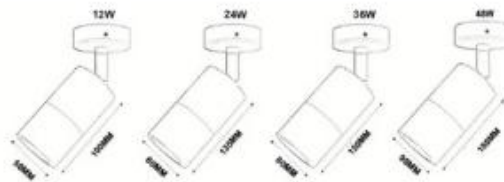

COB WALL LIGHT

- WARRANTY - 2 YEARS
- MATERIAL - Aluminium
- SHAPE - Round
- BEAMING ANGLE - 38°
- BODY COLOR - Black / White

SPECIFICATION

12W

WATT - 12W
DIMENSION OUTER (MM) - 50mm
LENGTH (MM) - 100mm
LUMENS - 1080

24W

WATT - 24W
DIMENSION OUTER (MM) - 60mm
LENGTH (MM) - 135mm
LUMENS - 2160

36W

WATT - 36W
DIMENSION OUTER (MM) - 80mm
LENGTH (MM) - 150mm
LUMENS - 3240

48W

WATT - 45W
DIMENSION OUTER (MM) - 90mm
LENGTH (MM) - 180mm
LUMENS - 3240

3in1 6500k - 4000k - 3000k