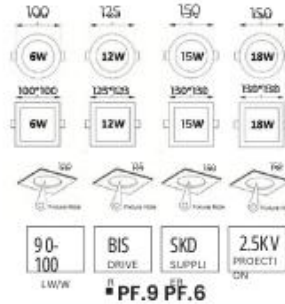

PC/PLASTIC PANEL

6500K4000K3000K

- WARRANTY - 2 YEARS
- MATERIAL - Polycarbonate
- SHAPE - Round/Square
- BEAMING ANGLE - 120°
- LED CHIP- BRIDGELUX SMD
- 0.2W BODY COLOR - White

SPECIFICATION

6W

WATT - 6W
DIMENSION OUTER (MM) - 120mm
DIMENSION CUTOUT (MM) - 100mm
COLOR TEMPERATURE - 6500K, 4000K,
3000K LUMENS - 720
LED QUANTITY - 50

12W

WATT - 12W
DIMENSION OUTER (MM) - 145mm
DIMENSION CUTOUT (MM) - 125mm
COLOR TEMPERATURE - 6500K, 4000K,
3000K LUMENS - 1080
LED QUANTITY - 110

15W

WATT - 15W
DIMENSION OUTER (MM) - 170mm
DIMENSION CUTOUT (MM) - 150mm
COLOR TEMPERATURE - 6500K, 4000K,
3000K LUMENS - 1350
LED QUANTITY - 130

18W

WATT - 18W
DIMENSION OUTER (MM) - 170mm
DIMENSION CUTOUT (MM) - 150mm
COLOR TEMPERATURE - 6500K, 4000K,
3000K LUMENS - 1620
LED QUANTITY - 150

☐ 3in1 6500k - 4000k - 3000k

☐ CCT Dimmable, Tuneable 6500k - 3000k to 100% - 10%