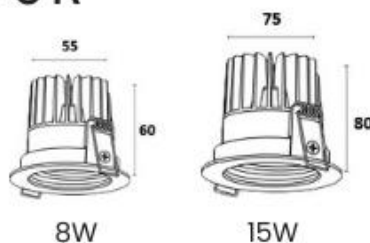

DELTA DEEP COB WITH REFLECTOR

SPECIFICATION

8W

WATT - 8W
DIMENSION CUTOUT (MM) - 55mm
LENGTH (MM) - 60mm
COLOR TEMPERATURE - 6500K, 5000K, 4000K, 3000K LUMENS - 720

15W

WATT - 15W
DIMENSION CUTOUT (MM) - 75mm
LENGTH (MM) - 80mm
COLOR TEMPERATURE - 6500K, 5000K, 4000K, 3000K LUMENS - 1350

- WARRANTY - 2 YEARS
- MATERIAL - Aluminium
- SHAPE - Round
- BEAMING ANGLE - 38°
- BODY COLOR - White/Black
- REFLECTOR COLOR - Rose Gold, Black, Chrome

☐ 3in1 6500k - 4000k - 3000k

☐ CCT Dimmable, Tuneable 6500k - 3000k AND 100% - 10%