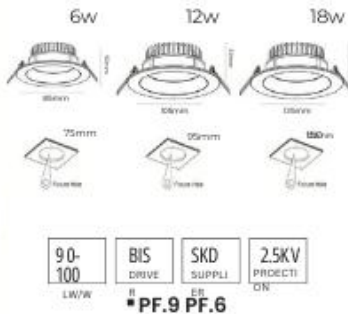

NEO DEEP REFLECTOR

- WARRANTY - 2 YEARS
- MATERIAL - Aluminium
- SHAPE - Round
- BEAMING ANGLE - 120°
- LED CHIP- BRIDGELUX SMD
- 0.2W REFLECTOR COLOR - Gold/White/Black
- BODY COLOR - White

SPECIFICATION

6W

WATT - 6W
DIMENSION OUTER (MM) - 85mm
DIMENSION CUTOUT (MM) - 75mm
COLOR TEMPERATURE - 6500K, 5000K, 4000K, 3000K LUMENS - 5040
LED QUANTITY - 30

12W

WATT - 12W
DIMENSION OUTER (MM) - 105mm
DIMENSION CUTOUT (MM) - 95mm
COLOR TEMPERATURE - 6500K, 5000K, 4000K, 3000K LUMENS - 1080
LED QUANTITY - 60

18W

WATT - 18W
DIMENSION OUTER (MM) - 135mm
DIMENSION CUTOUT (MM) - 120mm
COLOR TEMPERATURE - 6500K, 5000K, 4000K, 3000K LUMENS - 1620
LED QUANTITY - 90

1. ☐ 3in1 6500k - 4000k - 3000k ☐ CCT Dimmable, Tuneable 6500k - 3000k to 100% - 10%