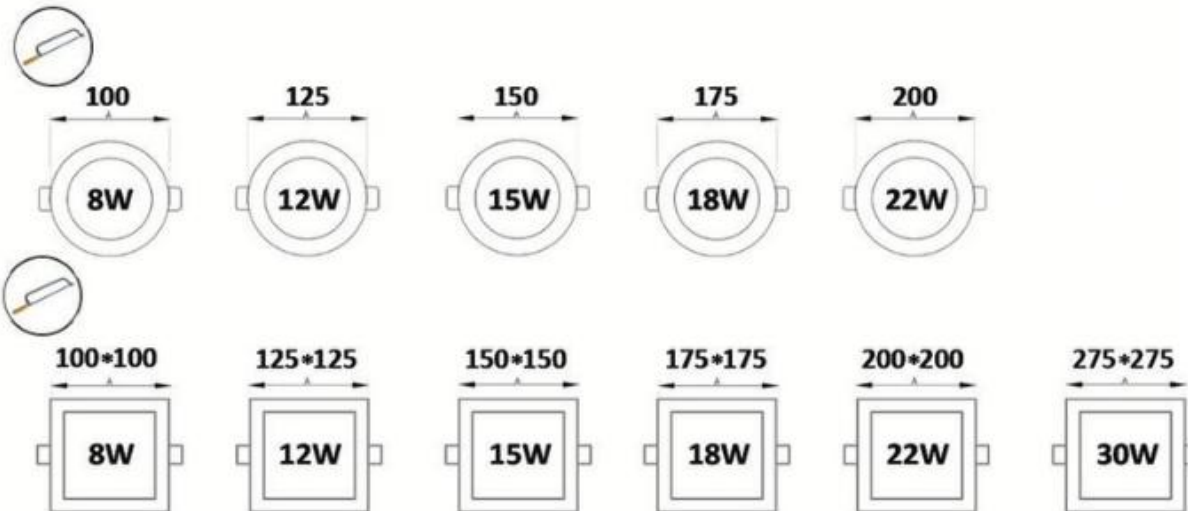

30W

WATT - 30W
DIMENSION OUTER (MM) - 300mm
DIMENSION CUTOUT (MM) - 275mm
COLOR TEMPERATURE - 6500K, 5000K, 4000K, 3000K
LUMENS - 2400
LED QUANTITY - 150

☐ 3in1 6500k - 4000k - 3000k

☐ CCT Dimmable, Tuneable 6500k - 3000k AND 100% - 10%