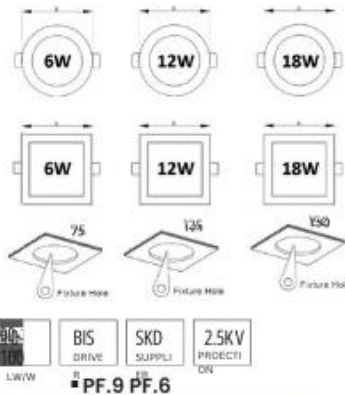

RIMLESS PANEL

- WARRANTY - 2 YEARS
- MATERIAL - PC/Aluminium
- SHAPE - Round/Square
- BEAMING ANGLE - 120°
- LED CHIP- BRIDGELUX SMD 0.2W
- BODY COLOR - White

SPECIFICATION

6W

WATT - 6W
DIMENSION OUTER (MM) - 95mm
DIMENSION CUTOUT (MM) - 75mm
COLOR TEMPERATURE - CW-6500K,NW - 4000K,WW
3000K LUMENS - 540
LED QUANTITY - 30

12W

WATT - 12W
DIMENSION OUTER (MM) - 145mm
DIMENSION CUTOUT (MM) - 125mm
COLOR TEMPERATURE - 6500K,4000K,
3000K LUMENS - 1080
LED QUANTITY - 60

18W

WATT - 18W
DIMENSION OUTER (MM) - 170mm
DIMENSION CUTOUT (MM) - 150mm
COLOR TEMPERATURE - 6500K, 4000K,
3000K LUMENS - 1620
LED QUANTITY - 90