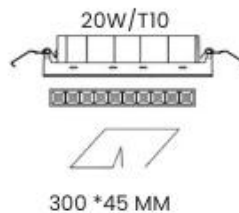

20W/10T

WATT - 20W
DIMENSION CUTOUT (MM) - 300 * 45
MMmm COLOR TEMPERATURE - 6500K,
4000K, 3000K LUMENS - 1800

☐ 3in1 6500k - 4000k - 3000k

☐ CCT Dimmable, Tuneable 6500k - 3000k to 100% - 10%