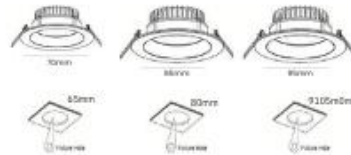

AMOR DEEP COB

- WARRANTY - 2 YEARS
- MATERIAL - Aluminium
- SHAPE - Round
- BEAMING ANGLE - 38°
- BODY COLOR - White/Black
- REFLECTOR COLOR - ROSE GOLD/BLACK

SPECIFICATION

8W

WATT - 8W
DIMENSION CUTOUT (MM) - 65mm
DIMENSION OUTER (MM) - 70mm
COLOR TEMPERATURE - 6500K, 5000K, 4000K, 3000K
LUMENS - 720

15W

WATT - 15W
WATT - 20W
DIMENSION CUTOUT (MM) - 80mm
DIMENSION CUTOUT (MM) - 90mm
DIMENSION OUTER (MM) - 85mm
DIMENSION OUTER (MM) - 95mm
COLOR TEMPERATURE - 6500K, 5000K, 4000K, 3000K
LUMENS - 1350
LUMENS - 1980

20W

☐ 3in1 6500k - 4000k - 3000k

☐ CCT Dimmable, Tuneable 6500k - 3000k to 100% - 10%