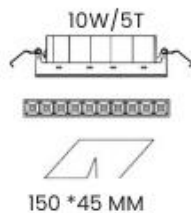

20W/10T

WATT - 20W
DIMENSION CUTOUT (MM) - 300 * 45
MMmm COLOR TEMPERATURE - 6500K,
4000K, 3000K LUMENS - 1800

☐ 3in1 6500k - 4000k - 3000k

☐ CCT Dimmable, Tuneable 6500k - 3000k to 100% - 10%