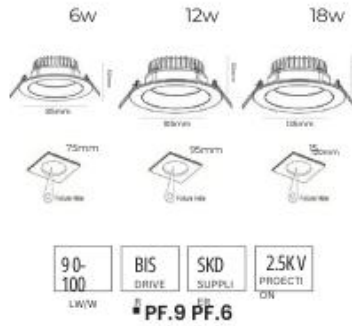

NEO DEEP

5000K-4000K-3000K

- WARRANTY - 2 YEARS
- MATERIAL - Aluminium
- SHAPE - Round
- BEAMING ANGLE - 120°
- LED CHIP- BRIDGELUX SMD
- 0.2W BODY COLOR - White

SPECIFICATION

6W

WATT - 6W
DIMENSION OUTER (MM) - 85mm
DIMENSION CUTOUT (MM) - 75mm
COLOR TEMPERATURE - 6500K, 5000K, 4000K, 3000K LUMENS - 5040
LED QUANTITY - 30

12W

WATT - 12W
DIMENSION OUTER (MM) - 105mm
DIMENSION CUTOUT (MM) - 95mm
COLOR TEMPERATURE - 6500K, 5000K, 4000K, 3000K LUMENS - 1080
LED QUANTITY - 60

18W

WATT - 18W
DIMENSION OUTER (MM) - 135mm
DIMENSION CUTOUT (MM) - 120mm
COLOR TEMPERATURE - 6500K, 5000K, 4000K, 3000K LUMENS - 1620
LED QUANTITY - 90

1. ☐ 3in1 6500k - 4000k - 3000k ☐ CCT Dimmable, Tuneable 6500k - 3000k to 100% - 10%