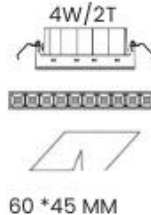

20W/10T

WATT - 20W
DIMENSION CUTOUT (MM) - 300 * 45
MMmm COLOR TEMPERATURE - 6500K,
4000K, 3000K LUMENS - 1800

☐ 3in1 6500k - 4000k - 3000k

☐ CCT Dimmable, Tuneable 6500k - 3000k to 100% - 10%