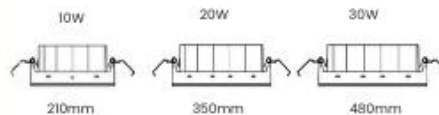

NUVO TRACK LIGHT

- WARRANTY - 2 YEARS
- MATERIAL - Aluminium
- SHAPE - Rectangle
- BEAMING ANGLE - 36°
- BODY COLOR - Black / White

SPECIFICATION

10W

WATT - 10W
LENGTH (MM) - 210mm
COLOR TEMPERATURE - 6500K, 4000K,
3000K LUMENS - 900

20W

WATT - 20W
LENGTH (MM) - 350mm
COLOR TEMPERATURE - 6500K, 4000K,
3000K LUMENS - 1800

30W

WATT - 30W
LENGTH (MM) - 480mm
COLOR TEMPERATURE - 6500K, 4000K,
3000K LUMENS - 2700

3in1 6500k - 4000k - 3000k