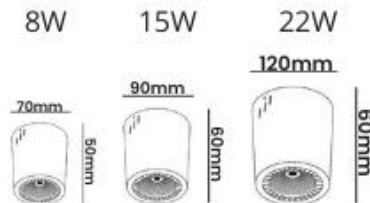

WATT - 6W
 DIMENSION OUTER (MM) - 65mm
 DIMENSION CUTOUT (MM) - 50mm
 COLOR TEMPERATURE - 6500K, 4000K, 3000K,
 6+3 LUMENS - 480
 LED QUANTITY - 190

12W / 12+4

WATT - 12W
 DIMENSION OUTER (MM) - 120mm
 DIMENSION CUTOUT (MM) - 50-100
 COLOR TEMPERATURE - 6500K, 4000K, 3000K,
 12+4 LUMENS - 1080
 LED QUANTITY - 140

18W

WATT - 18W
 DIMENSION OUTER (MM) - 150mm
 DIMENSION CUTOUT (MM) - 50-125
 COLOR TEMPERATURE - 6500K, 4000K,
 3000K
 LUMENS - 1680
 LED QUANTITY - 120

3in1 6500k - 4000k - 3000k

FRAMELESS SURFACE

225

- WARRANTY - 2 YEARS
- MATERIAL - Aluminium
- SHAPE - Round/Square
- BEAMING ANGLE - 120°
- LED CHIP- BRIDGELUX SMD
- 0.2W BODY COLOR - White

SPECIFICATION

16W

WATT - 16W
 DIMENSION OUTER (MM) - 125mm
 COLOR TEMPERATURE - 6500K, 4000K, 3000K
 LUMENS - 1440
 LED QUANTITY - 80

24W

WATT - 24W
 DIMENSION OUTER (MM) - 175mm
 COLOR TEMPERATURE - 6500K, 4000K, 3000K
 LUMENS - 2160
 LED QUANTITY - 150

36W

WATT - 36W
 DIMENSION OUTER (MM) - 225mm
 COLOR TEMPERATURE - 6500K, 4000K, 3000K
 LUMENS - 3240
 LED QUANTITY - 240

MAX CYLINDER

- WARRANTY - 2 YEARS
- MATERIAL - Aluminium
- SHAPE - Round
- BEAMING ANGLE - 120°
- LED CHIP- BRIDGELUX SMD 0.2W
- BODY COLOR - Black