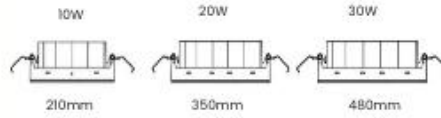

EVO TRACK LIGHT

- WARRANTY - 2 YEARS
- MATERIAL - Aluminium
- SHAPE - Rectangle
- BEAMING ANGLE - 90°
- BODY COLOR - Black / White

SPECIFICATION

10W

WATT - 10W
LENGTH (MM) - 210mm
COLOR TEMPERATURE - 6500K, 4000K,
3000K LUMENS - 900

20W

WATT - 20W
LENGTH (MM) - 350mm
COLOR TEMPERATURE - 6500K, 4000K,
3000K LUMENS - 1800

30W

WATT - 30W
LENGTH (MM) - 480mm
COLOR TEMPERATURE - 6500K, 4000K,
3000K LUMENS - 2700

3in1 6500k - 4000k - 3000k