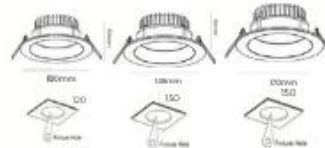

SPECIFICATION

6W

WATT - 6W
 DIMENSION OUTER (MM) - 95mm
 DIMENSION CUTOUT (MM) - 75mm
 COLOR TEMPERATURE - CW-6500K,NW - 4000K,WW
 3000K LUMENS - 540
 LED QUANTITY - 30

12W

WATT - 12W
 DIMENSION OUTER (MM) - 145mm
 DIMENSION CUTOUT (MM) - 125mm
 COLOR TEMPERATURE - 6500K,4000K,
 3000K LUMENS - 1080
 LED QUANTITY - 60

18W

WATT - 18W
 DIMENSION OUTER (MM) - 170mm
 DIMENSION CUTOUT (MM) - 150mm
 COLOR TEMPERATURE - 6500K, 4000K,
 3000K LUMENS - 1620
 LED QUANTITY - 90

PROFILE PANEL

- WARRANTY - 2 YEARS
- MATERIAL - Polycarbonate
- SHAPE - Round/Square
- BEAMING ANGLE - 38°
- BODY COLOR - White

SPECIFICATION

15W

WATT - 15W
 HEIGHT(MM) - 160mm
 DIAMETER (MM) - 55mm
 COLOR TEMPERATURE - 6500K, 4000K, 3000K
 LUMENS - 1350

PF.9 PF.6

3in1 6500k - 4000k - 3000k

DEEP PANEL

PF.9 PF.6

SPECIFICATION

12W

WATT - 12W
 DIMENSION OUTER (MM) - 140mm
 DIMENSION CUTOUT (MM) - 120mm
 COLOR TEMPERATURE - 6500K, 5000k, 4000K,
 3000K LUMENS - 1080
 LED QUANTITY - 60

18W

WATT - 18W
 DIMENSION OUTER (MM) - 170mm
 DIMENSION CUTOUT (MM) - 145mm
 COLOR TEMPERATURE - 6500K, 5000k, 4000K,
 3000K LUMENS - 1620
 LED QUANTITY - 90