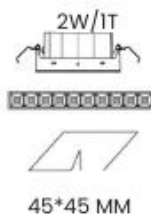

20W/10T

WATT - 20W
DIMENSION CUTOUT (MM) - 300 * 45
MMmm COLOR TEMPERATURE - 6500K,
4000K, 3000K LUMENS - 1800

☐ 3in1 6500k - 4000k - 3000k

☐ CCT Dimmable, Tuneable 6500k - 3000k to 100% - 10%