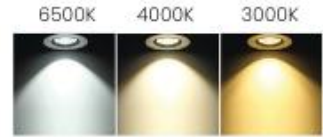

EVO TRACK LIGHT

- WARRANTY - 2 YEARS
- MATERIAL - Aluminium
- SHAPE - Rectangle
- BEAMING ANGLE - 90°
- BODY COLOR - Black / White

SPECIFICATION

10W

WATT - 10W
LENGTH (MM) - 210mm
COLOR TEMPERATURE - 6500K, 4000K,
3000K LUMENS - 900

20W

WATT - 20W
LENGTH (MM) - 350mm
COLOR TEMPERATURE - 6500K, 4000K,
3000K LUMENS - 1800

30W

WATT - 30W
LENGTH (MM) - 480mm
COLOR TEMPERATURE - 6500K, 4000K,
3000K LUMENS - 2700

3in1 6500k - 4000k - 3000k