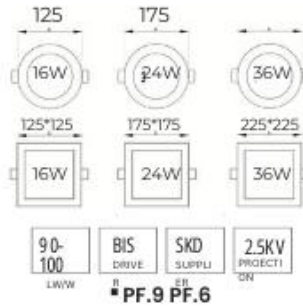

SPECIFICATION

6W

WATT - 6W
 DIMENSION OUTER (MM) - 85mm
 DIMENSION CUTOUT (MM) - 75mm
 COLOR TEMPERATURE - 6500K, 5000K, 4000K, 3000K LUMENS - 5040
 LED QUANTITY - 30

12W

WATT - 12W
 DIMENSION OUTER (MM) - 105mm
 DIMENSION CUTOUT (MM) - 95mm
 COLOR TEMPERATURE - 6500K, 5000K, 4000K, 3000K LUMENS - 1080
 LED QUANTITY - 60

WATT - 6W
 DIMENSION OUTER (MM) - 65mm
 DIMENSION CUTOUT (MM) - 50mm
 COLOR TEMPERATURE - 6500K, 4000K, 3000K,
 6+3 LUMENS - 480
 LED QUANTITY - 190

12W / 12+4

WATT - 12W
 DIMENSION OUTER (MM) - 120mm
 DIMENSION CUTOUT (MM) - 50-100
 COLOR TEMPERATURE - 6500K, 4000K, 3000K,
 12+4 LUMENS - 1080
 LED QUANTITY - 140

18W

WATT - 18W
 DIMENSION OUTER (MM) - 150mm
 DIMENSION CUTOUT (MM) - 50-125
 COLOR TEMPERATURE - 6500K, 4000K,
 3000K
 LUMENS - 1680
 LED QUANTITY - 120

3in1 6500k - 4000k - 3000k

FRAMELESS SURFACE

225

- WARRANTY - 2 YEARS
- MATERIAL - Aluminium
- SHAPE - Round/Square
- BEAMING ANGLE - 120°
- LED CHIP- BRIDGELUX SMD
- 0.2W BODY COLOR - White

SPECIFICATION

16W

WATT - 16W
 DIMENSION OUTER (MM) - 125mm
 COLOR TEMPERATURE - 6500K, 4000K, 3000K
 LUMENS - 1440
 LED QUANTITY - 80

24W

WATT - 24W
 DIMENSION OUTER (MM) - 175mm
 COLOR TEMPERATURE - 6500K, 4000K, 3000K
 LUMENS - 2160
 LED QUANTITY - 150