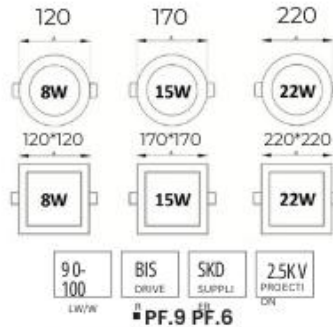

SLIM SURFACE

6500K 5000K 4000K 3000K

- WARRANTY - 2 YEARS
- MATERIAL - Aluminium
- SHAPE - Round/Square
- BEAMING ANGLE - 120°
- LED CHIP - BRIDGELUX SMD 0.2W
- BODY COLOR - White

SPECIFICATION

8W

WATT - 8W
DIMENSION OUTER (MM) - 120mm
LENGTH (MM) - 30mm
COLOR TEMPERATURE - 6500K, 5000K, 4000K, 3000K, RED GREEN BLUE PINK
LUMENS - 720
LED QUANTITY - 40

15W

WATT - 15W
DIMENSION OUTER (MM) - 170mm
LENGTH (MM) - 30mm
COLOR TEMPERATURE - 6500K, 5000K, 4000K, 3000K
LUMENS - 1350
LED QUANTITY - 75

22W

WATT - 22W
DIMENSION OUTER (MM) - 220mm
LENGTH (MM) - 30mm
COLOR TEMPERATURE - 6500K, 5000K, 4000K, 3000K
LUMENS - 1980
LED QUANTITY - 110

3in1 6500k - 4000k - 3000k